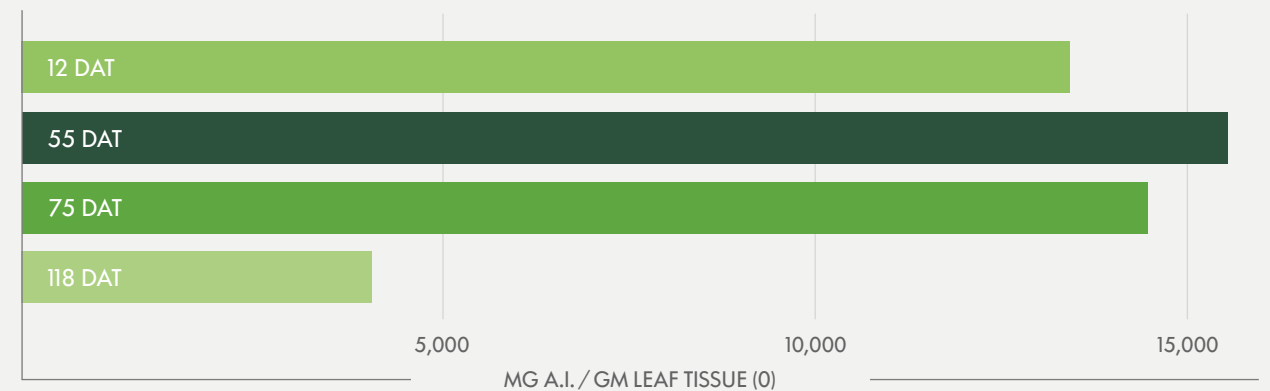

UPTAKE LEVELS LAST LONG AFTER TREATMENT

Safari 20 SG 2.2 oz/10" of DBH. Dr. Mike Raupp, Univ. Maryland